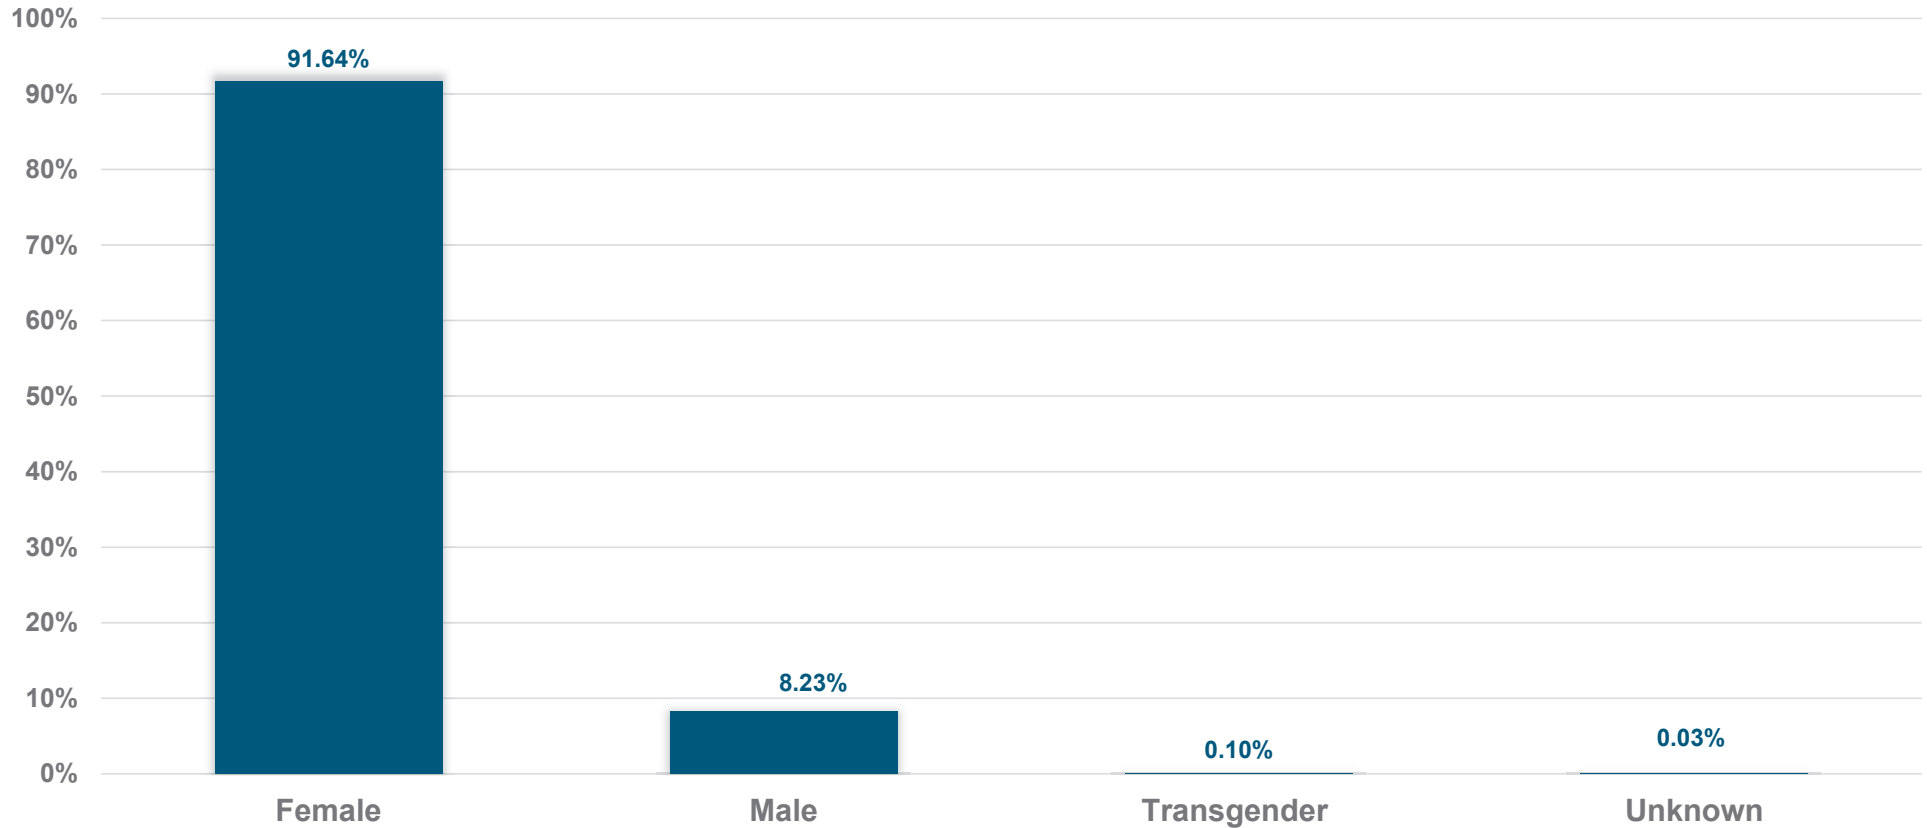

Disposition of Tull-time Nurse Educators by Gender, 2023

N = 9,756